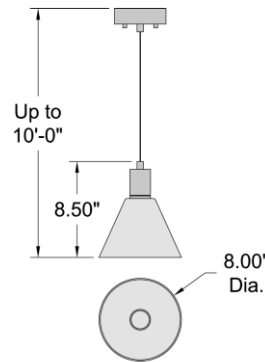

FIXTURE	BACKPLATE / CANOPY
Length:	Length
Width:	Width:
Diameter 8"	Diameter: 4.5"
Height: 8.5"	Height: 1"
Extension:	
Overall Height: 13-120"	

TECHNICAL SPECIFICATIONS

SPECIFICATIONS

Frame Material: Steel
Diffuser Material: Glass
Lamping Type: SSL (Dedicated LED) Jbox: Standard
Lamping Base: SSL Lamp Wattage: 9 W
Lamp Quantity: 1 Total Wattage: 9 W
Voltage: 120v Lamps Included: Yes

Notes: _____

LINE DRAWING

IES FILE

In addition to Access Lighting's purchase and warranty terms and conditions, by signing below or placing an order, you agree that you are authorized to bind the entity placing any order and acknowledge the following: All of sizes and measurements are approximate and all images are for illustrative purposes only. In the event of an inconsistency, the "Product Measurements" section controls. There also may be slight differences in the colors and designs compared to the displayed and printed images.