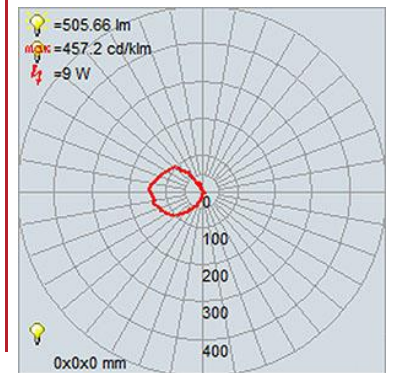

FIXTURE	BACKPLATE / CANOPY
Length:	Length
Width:	Width:
Diameter 8"	Diameter: 4.5"
Height: 8.5"	Height: 1"
Extension:	
Overall Height: 13-120"	

TECHNICAL SPECIFICATIONS

SPECIFICATIONS

Frame Material: Steel
Diffuser Material: Glass
Lamping Type: SSL (Dedicated LED) Jbox: Standard
Lamping Base: SSL Lamp Wattage: 9 W
Lamp Quantity: 1 Total Wattage: 9 W
Voltage: 120v Lamps Included: Yes

QUALIFICATIONS

Location Rating Damp
Certification: ETL (US/Canada) Listed
ADA Compliant: No Energy Star: No
JA8 Compliant: Yes Emergency Lighting: No
Marine Grade: No Warranty: 5 Year

PHOTOMETRICS

Dimmable: Yes Nominal Lumens 600 Lm
CRI: 90 Delivered Lumens: 506 Lm
CCT: 3000K
Recommended Dimmers:
(TRIAC)LEVITON Decora Sureslide 6672; (TRIAC)LEVITON Decora Sureslide 6674; (TRIAC)LUTRON Diva DVCL-153P; (TRIAC)LUTRON Ariadni/Toggler TGCL-153P; (ELV)LUTRON Maestro CL MACL-153M; (ELV)LUTRON Caseta PD - 6WCL; (ELV)LUTRON Skylark Contour CTCL-153P; (ELV)

Notes: _____

LINE DRAWING

IES FILE

In addition to Access Lighting's purchase and warranty terms and conditions, by signing below or placing an order, you agree that you are authorized to bind the entity placing any order and acknowledge the following: All of sizes and measurements are approximate and all images are for illustrative purposes only. In the event of an inconsistency, the "Product Measurements" section controls. There also may be slight differences in the colors and designs compared to the displayed and printed images.